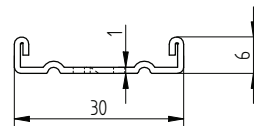

Eurofast
EDF-BAR-F