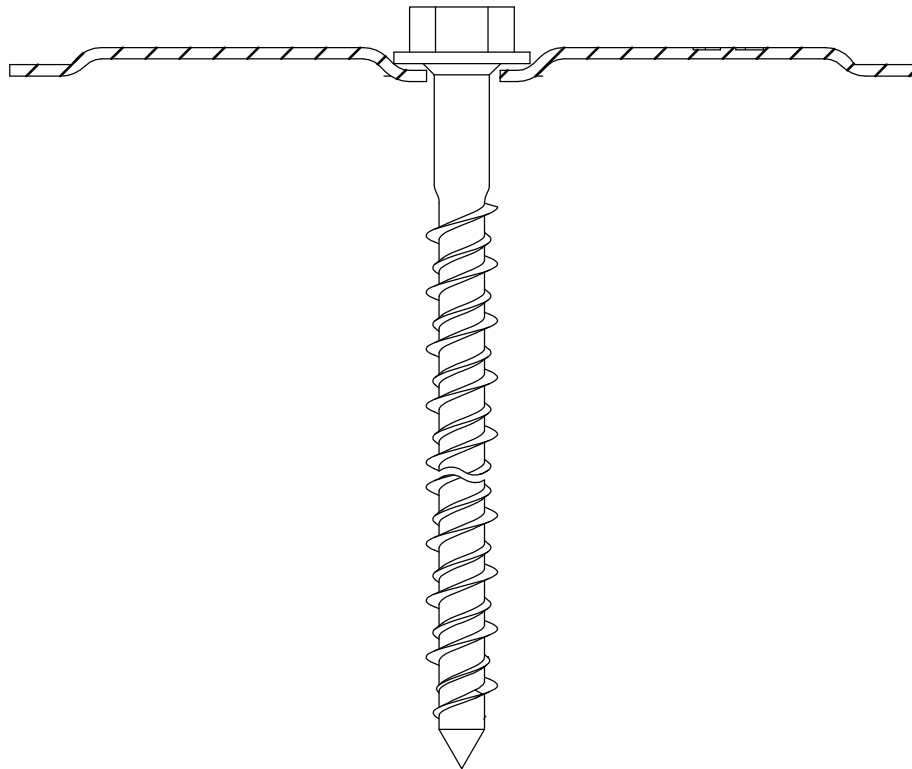

Eurofast
DVP-EF-8040 N

Eurofast DFCF
6,3 x L