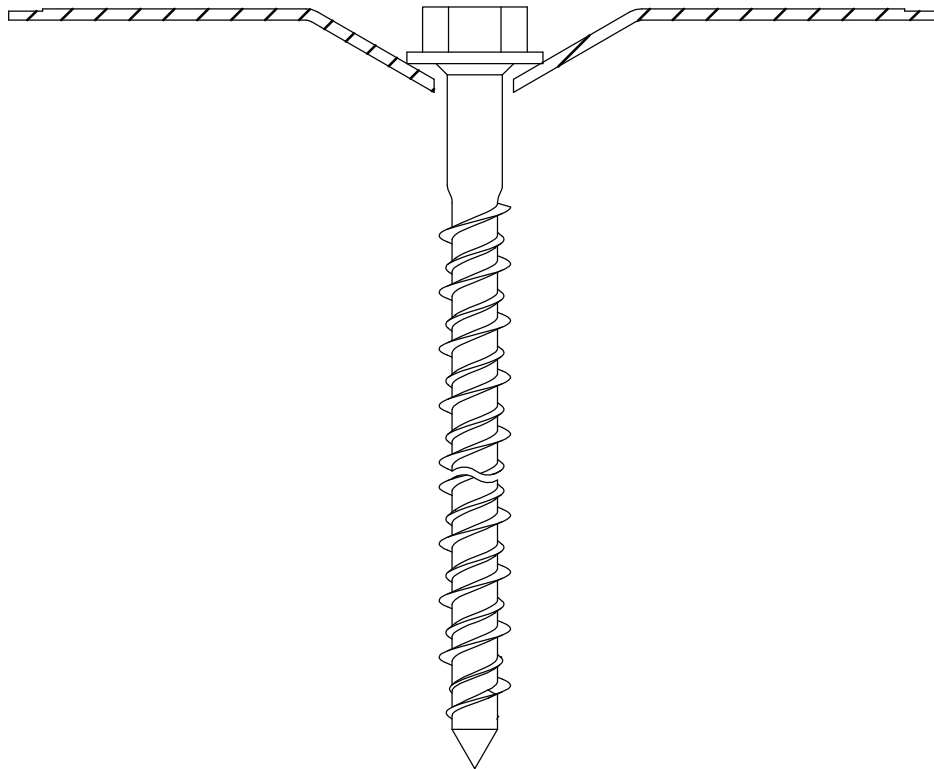

Eurofast
DVP-DF-8240D

Eurofast DFCF
6,3 x L