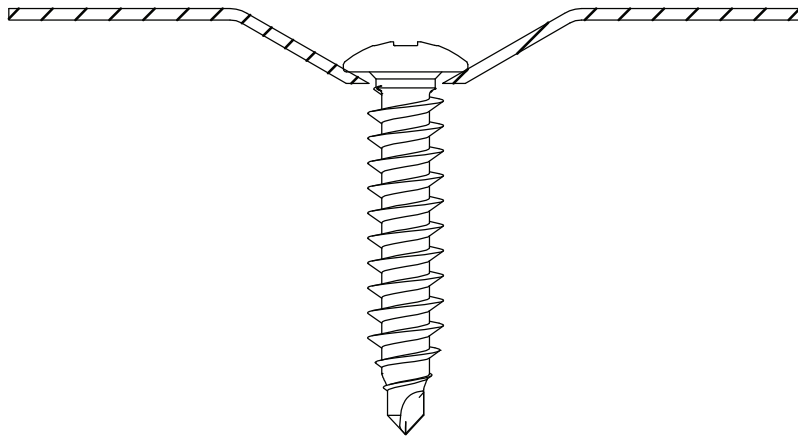

Eurofast DFHD
6,7 x 32