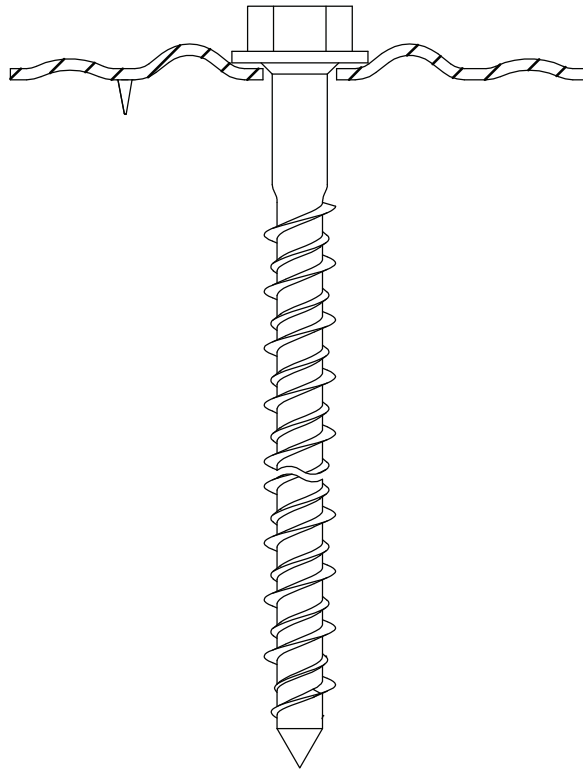

Combination:
Eurofast DVP-EFB-51NS
Eurofast DFCF 6,3 x L

Van Roij Fasteners Europe b.v.
Jan Tooropstraat 16
NL-5753 DK Deurne
copyright © 12.2015