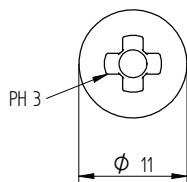

Eurofast DFHD
6,7 x 32

Combination:
Eurofast EDF-BAR-F 30 x 2250
Eurofast DFHD 6,7 x 32

Van Roij Fasteners Europe b.v.
Jan Tooropstraat 16
NL-5753 DK Deurne
copyright © 12.2015