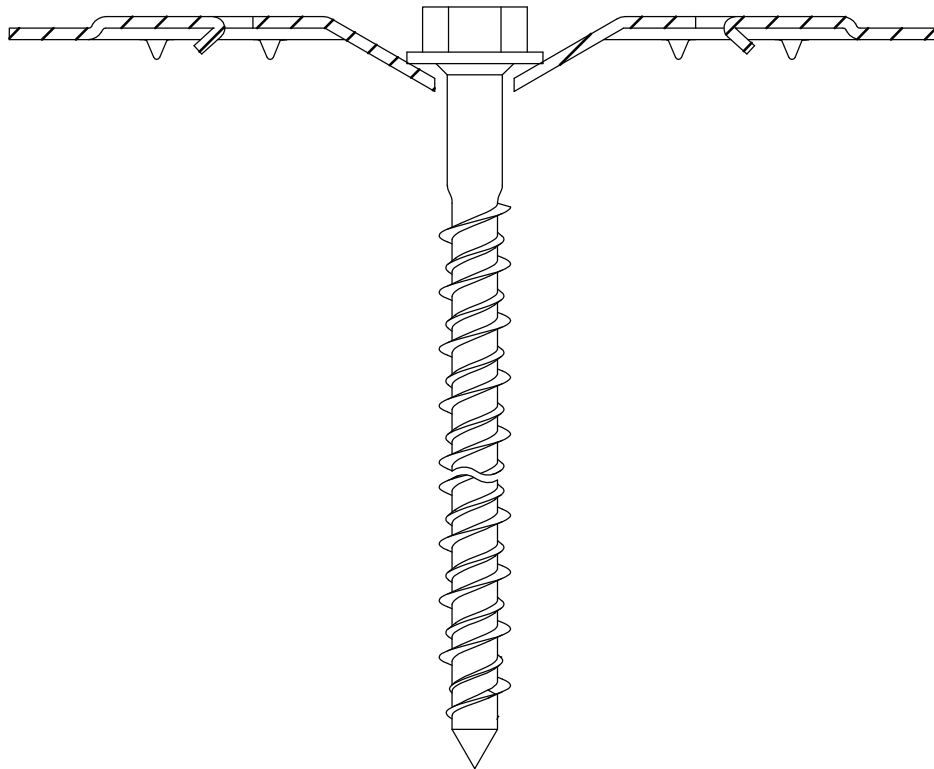

Eurofast
DVP-DFB8240D

Eurofast DFCF
6,3 x L