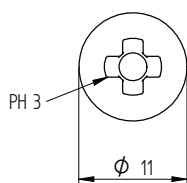

Eurofast
DVP-EF-8040 N