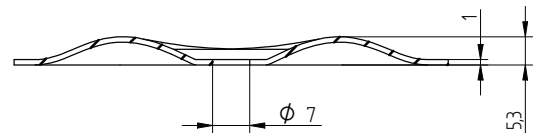

Combination:
Eurofast DVP-DF8240XH
Eurofast DFCF 6,3 x L

Van Roij Fasteners Europe b.v.
Jan Tooropstraat 16
NL-5753 DK Deurne
copyright © 12.2015