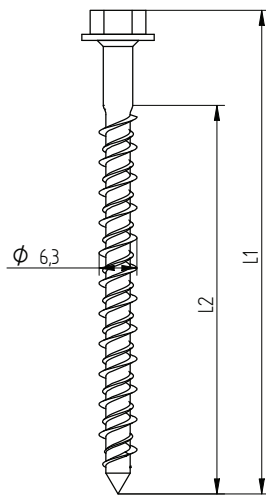

Eurofast DFCF
6,3 x L