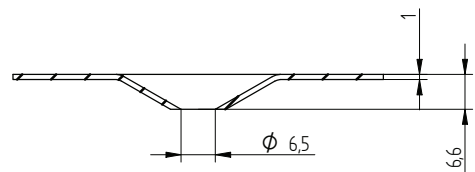

Eurofast DFHD
6,7 x 32

Eurofast
DVP-EF-7010D

Combination:
Eurofast DVP-EF-7010D
Eurofast DFHD 6,7 x 32

Van Roij Fasteners Europe b.v.
Jan Tooropstraat 16
NL-5753 DK Deurne
copyright © 12.2015