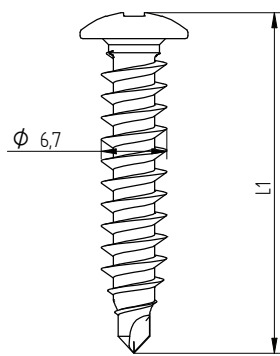

Eurofast DFHD
6,7 x 32

Combination:
Eurofast EDF-BAR-F 30 x 2250
Eurofast DFHD 6,7 x 32

Van Roij Fasteners Europe b.v.
Jan Tooropstraat 16
NL-5753 DK Deurne
copyright © 12.2015