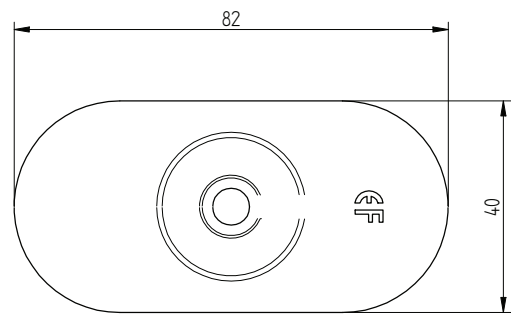

Combination:
Eurofast DVP-DF-8240R
Eurofast DFCF 6,3 x L

Van Roij Fasteners Europe b.v.
Jan Tooropstraat 16
NL-5753 DK Deurne
copyright © 12.2015