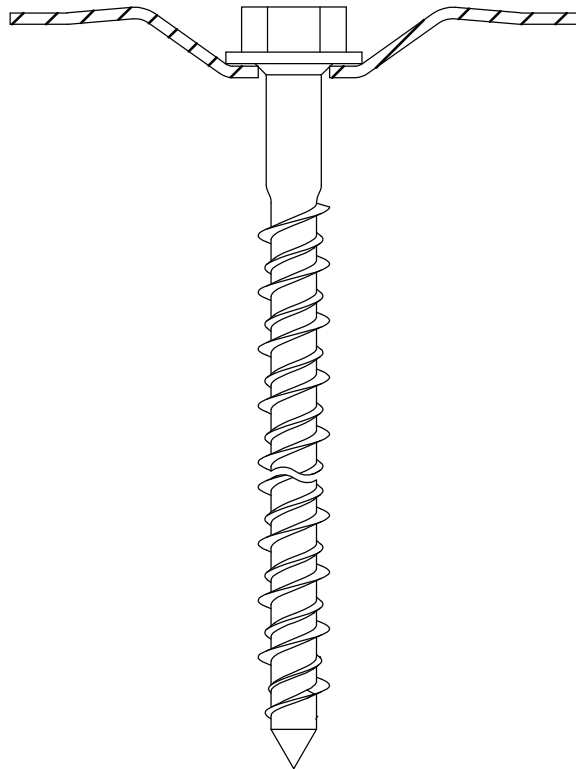

Eurofast
DVP-EF-5010D

Eurofast DFCF
6,3 x L