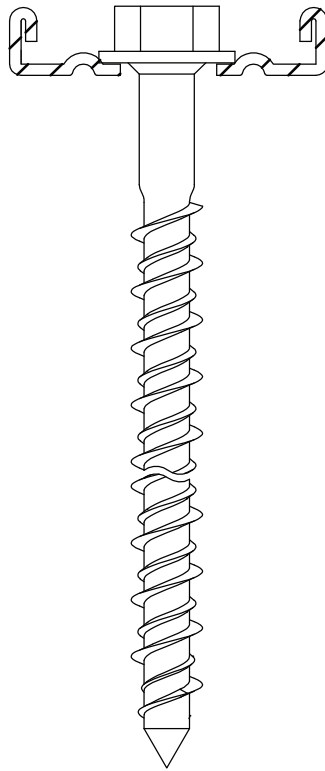

Combination:
Eurofast EDF-BAR-F 30 x 2250
Eurofast DFCF 6,3 x L

Van Roij Fasteners Europe b.v.
Jan Tooropstraat 16
NL-5753 DK Deurne
copyright © 12.2015