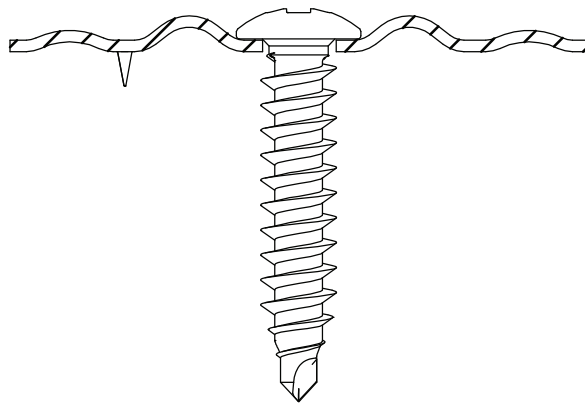

Eurofast DFHD
6,7 x 32