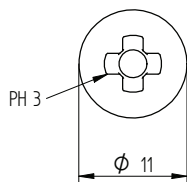

Eurofast DFHD
6,7 x 32

Combination:
Eurofast DVP-EF-7007N
Eurofast DFHD 6,7 x 32

Van Roij Fasteners Europe b.v.
Jan Tooropstraat 16
NL-5753 DK Deurne
copyright © 12.2015