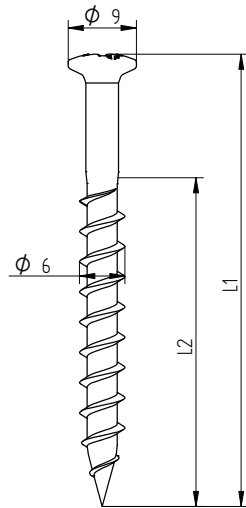

Eurofast GBS-A2
6,0 x L

Eurofast
DVP-EF-51N