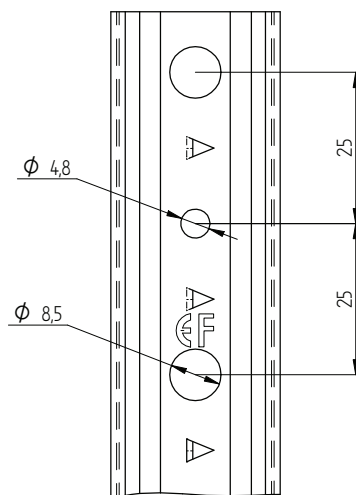

Eurofast DFHD
6,7 x 32

Combination:
Eurofast EDF-BAR-FB 30 x 2250
Eurofast DFHD 6,7 x 32

Van Roij Fasteners Europe b.v.
Jan Tooropstraat 16
NL-5753 DK Deurne
copyright © 12.2015