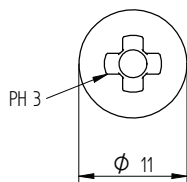

Eurofast DFHD
6,7 x 32

Combination:
Eurofast DVP-EF-7010D
Eurofast DFHD 6,7 x 32

Van Roij Fasteners Europe b.v.
Jan Tooropstraat 16
NL-5753 DK Deurne
copyright © 12.2015