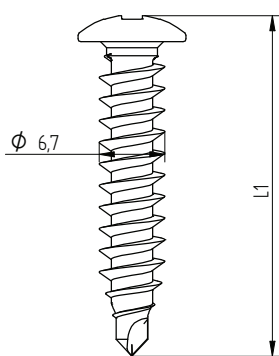

Eurofast DFHD
6,7 x 32

Combination:
Eurofast DVP-EF-7010N
Eurofast DFHD 6,7 x 32

Van Roij Fasteners Europe b.v.
Jan Tooropstraat 16
NL-5753 DK Deurne
copyright © 12.2015