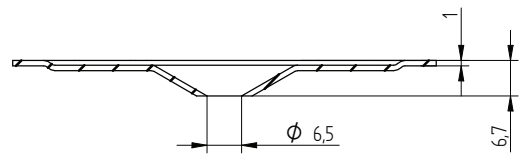

Combination:
Eurofast DVP-EF-8040D
Eurofast DFCF 6,3 x L

Van Roij Fasteners Europe b.v.
Jan Tooropstraat 16
NL-5753 DK Deurne
copyright © 12.2015