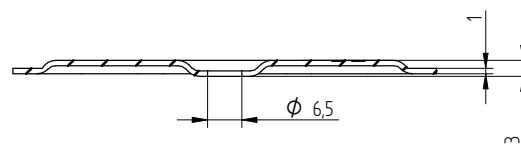

Eurofast DFHD
6,7 x 32

Eurofast
DVP-EF-8040 N

Combination:
Eurofast DVP-EF-8040N
Eurofast DFHD 6,7 x 32

Van Roij Fasteners Europe b.v.
Jan Tooropstraat 16
NL-5753 DK Deurne
copyright © 12.2015