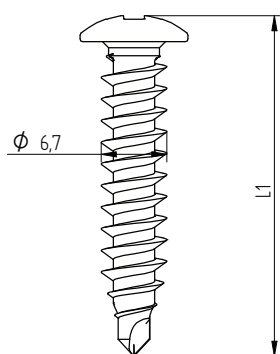

Eurofast
DVP-EF-8040 N