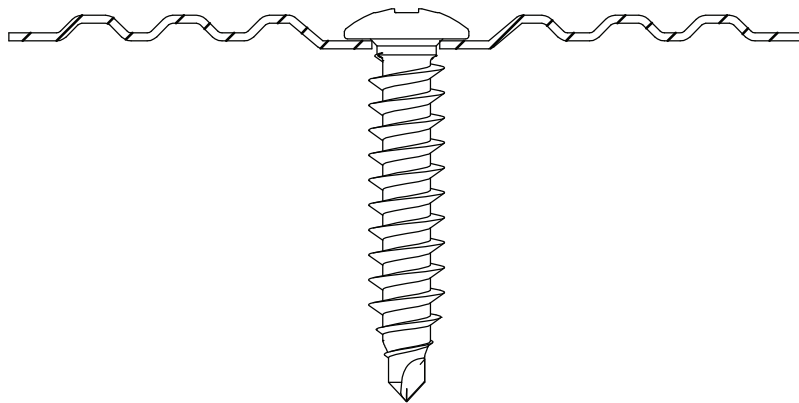

Eurofast DFHD
6,7 x 32