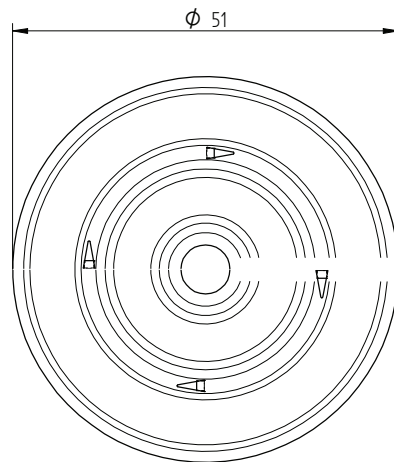

Eurofast
DVP-EFB-51NS