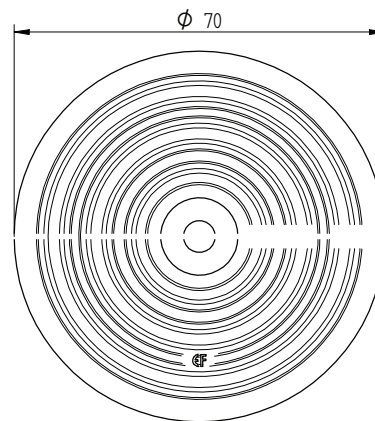

Eurofast
DVP-EF-7007N