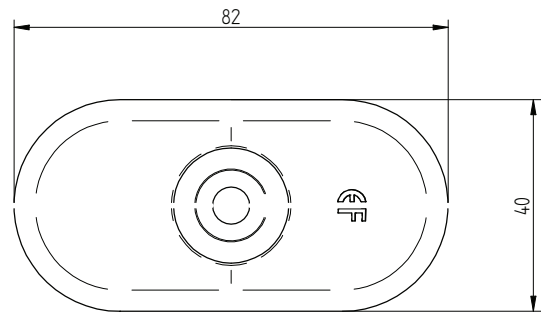

Combination:
Eurofast DVP-DF8240XH
Eurofast DFCF 6,3 x L

Van Roij Fasteners Europe b.v.
Jan Tooropstraat 16
NL-5753 DK Deurne
copyright © 12.2015