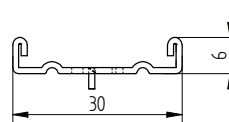

Eurofast
EDF-BAR-FB