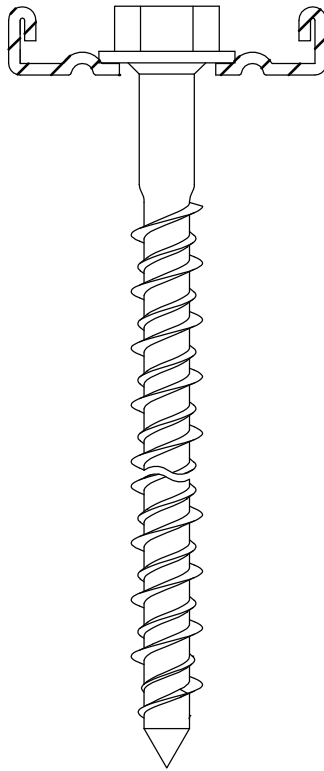

Combination:
Eurofast EDF-BAR-FB 30 x 2250
Eurofast DFCF 6,3 x L

Van Roij Fasteners Europe b.v.
Jan Tooropstraat 16
NL-5753 DK Deurne
copyright © 12.2015