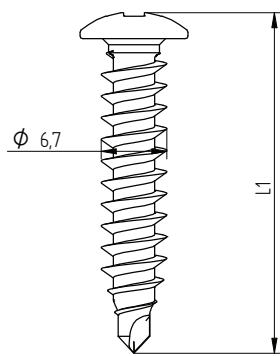

Eurofast DFHD
6,7 x 32

Combination:
Eurofast DVP-EF-7010D
Eurofast DFHD 6,7 x 32

Van Roij Fasteners Europe b.v.
Jan Tooropstraat 16
NL-5753 DK Deurne
copyright © 12.2015