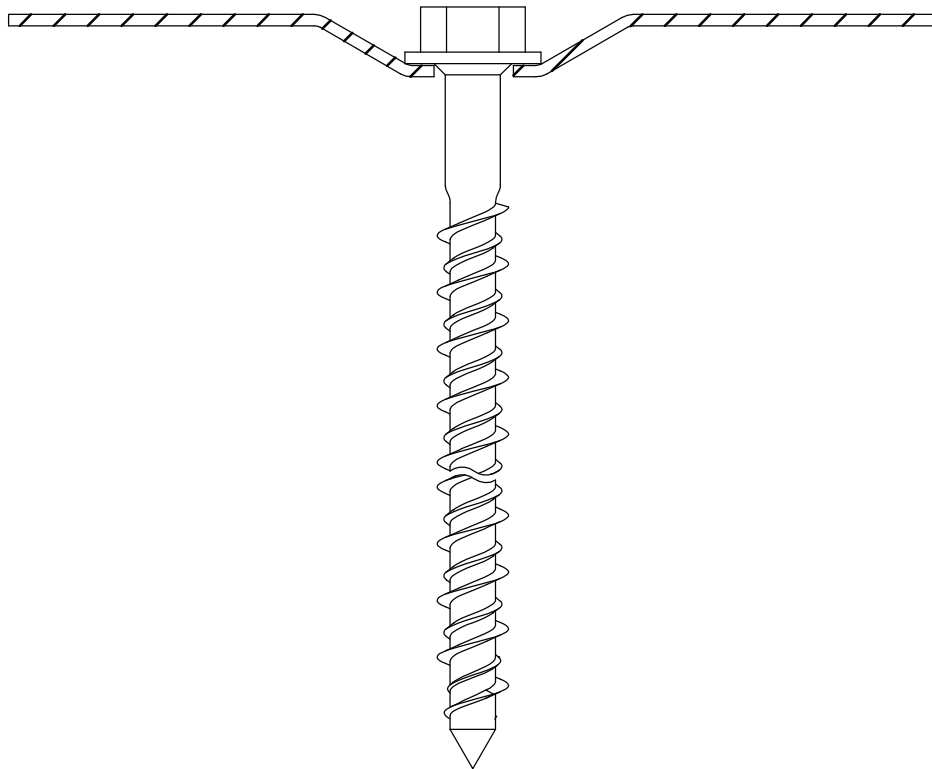

Eurofast
DVP-DF-8240R

Eurofast DFCF
6,3 x L