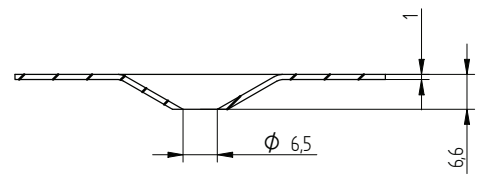

Combination:
Eurofast DVP-EF-7010D
Eurofast DFCF 6,3 x L

Van Roij Fasteners Europe b.v.
Jan Tooropstraat 16
NL-5753 DK Deurne
copyright © 12.2015