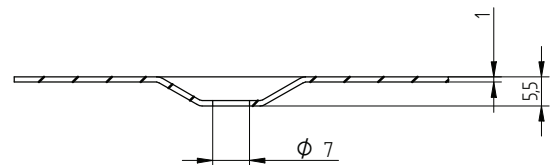

Combination:
Eurofast DVP-DF-8240R
Eurofast DFCF 6,3 x L

Van Roij Fasteners Europe b.v.
Jan Tooropstraat 16
NL-5753 DK Deurne
copyright © 12.2015