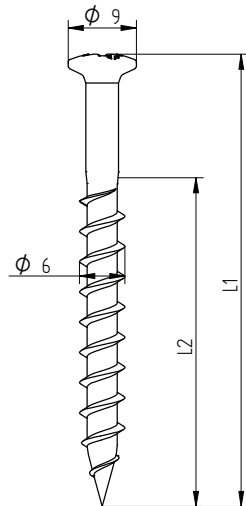

Eurofast GBS-A2
6,0 x L

Eurofast
DVP-EF-4010N