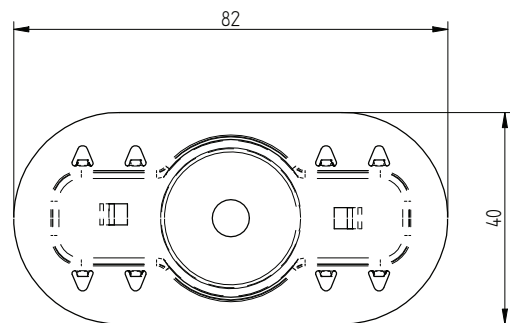

Combination:
Eurofast DVP-DFB8240D
Eurofast DFCF 6,3 x L

Van Roij Fasteners Europe b.v.
Jan Tooropstraat 16
NL-5753 DK Deurne
copyright © 12.2015