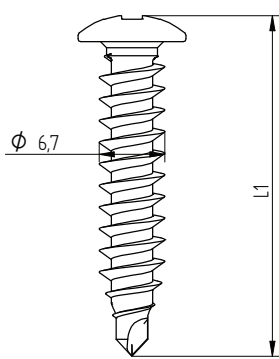

Eurofast DFHD
6,7 x 32

Combination:
Eurofast EDF-BAR-FB 30 x 2250
Eurofast DFHD 6,7 x 32

Van Roij Fasteners Europe b.v.
Jan Tooropstraat 16
NL-5753 DK Deurne
copyright © 12.2015