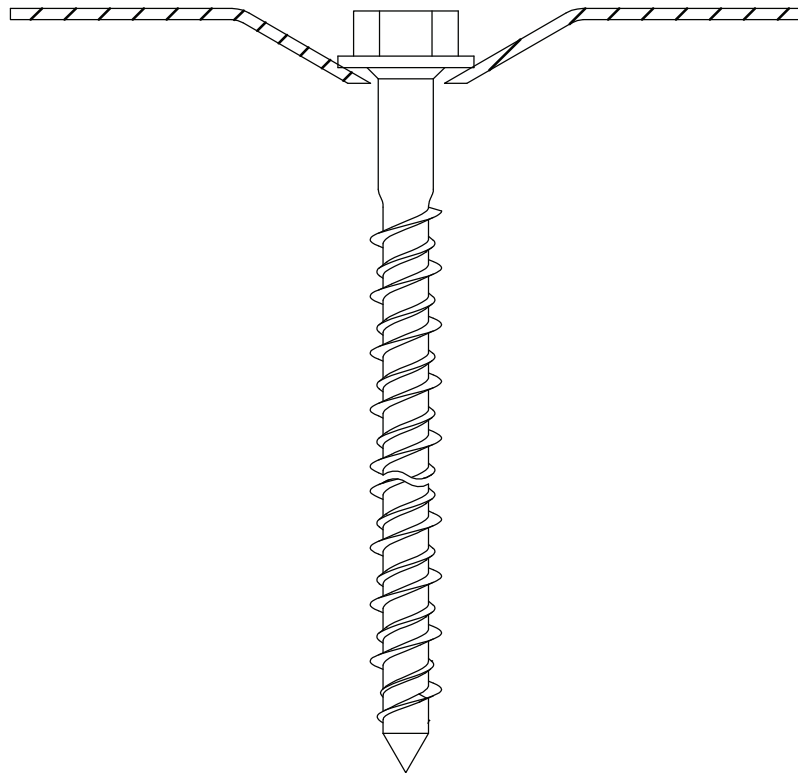

Eurofast
DVP-EF-7010D

Eurofast DFCF
6,3 x L