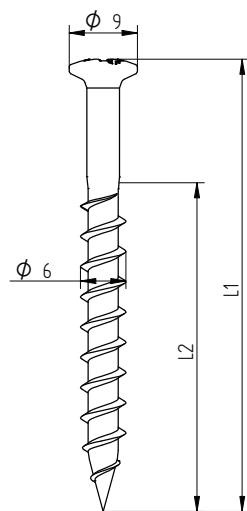

Eurofast GBS-A2
6,0 x L

Eurofast
DVP-EF-8040D