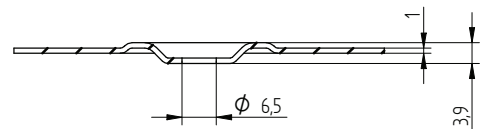

Combination:
Eurofast DVP-EF-7010N
Eurofast DFCF 6,3 x L

Van Roij Fasteners Europe b.v.
Jan Tooropstraat 16
NL-5753 DK Deurne
copyright © 12.2015