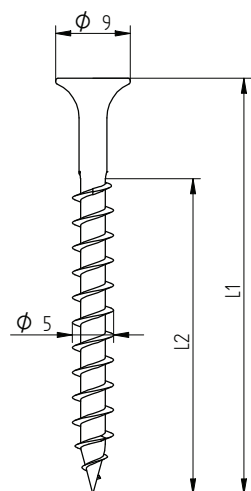

Eurofast EDS-H
5,0 x L

Eurofast
DVP-DF-8240H