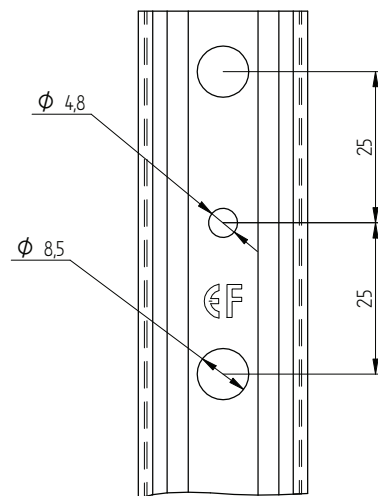

Combination:
Eurofast EDF-BAR-F 30 x 2250
Eurofast DFHD 6,7 x 32

Van Roij Fasteners Europe b.v.
Jan Tooropstraat 16
NL-5753 DK Deurne
copyright © 12.2015