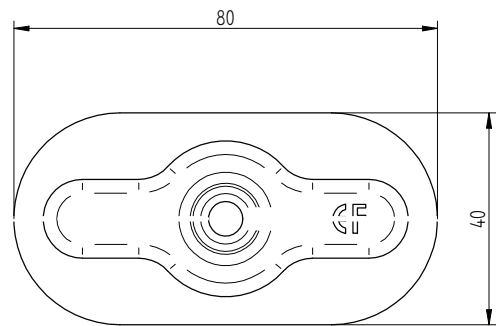

Combination:
Eurofast DVP-EF-8040N
Eurofast DFCF 6,3 x L

Van Roij Fasteners Europe b.v.
Jan Tooropstraat 16
NL-5753 DK Deurne
copyright © 12.2015