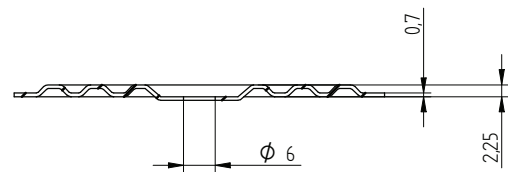

Eurofast DFHD
6,7 x 32

Eurofast
DVP-EF-7007N

Combination:
Eurofast DVP-EF-7007N
Eurofast DFHD 6,7 x 32

Van Roij Fasteners Europe b.v.
Jan Tooropstraat 16
NL-5753 DK Deurne
copyright © 12.2015