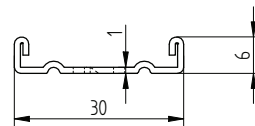

Eurofast
EDF-BAR-F