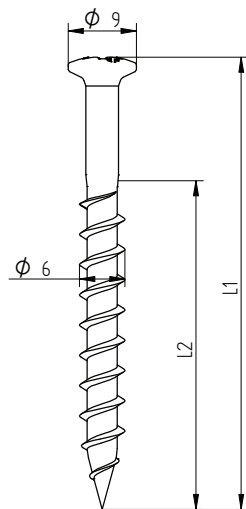

Eurofast GBS-A2
6,0 x L

Eurofast
DVP-DF-8240H