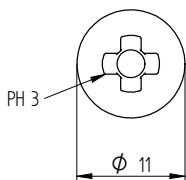

Eurofast DFHD
6,7 x 32

Combination:
Eurofast DVP-EF-7010N
Eurofast DFHD 6,7 x 32

Van Roij Fasteners Europe b.v.
Jan Tooropstraat 16
NL-5753 DK Deurne
copyright © 12.2015