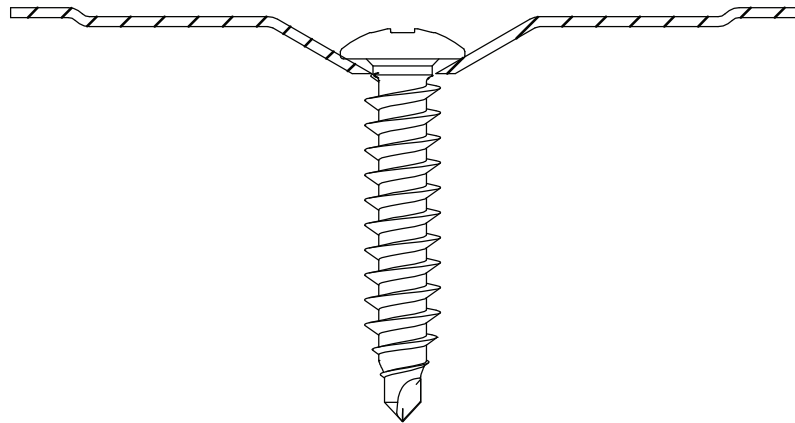

Eurofast DFHD
6,7 x 32