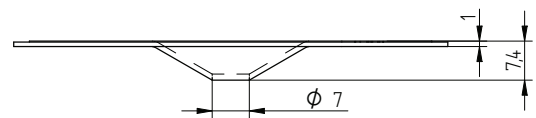

Combination:
Eurofast DVP-DF-8240D
Eurofast DFCF 6,3 x L

Van Roij Fasteners Europe b.v.
Jan Tooropstraat 16
NL-5753 DK Deurne
copyright © 12.2015