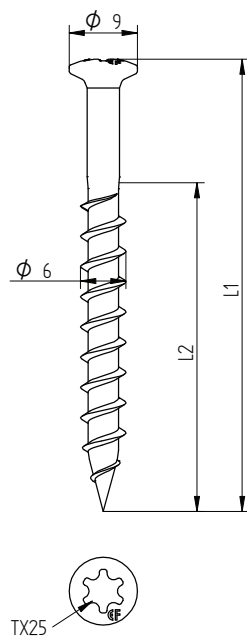

Eurofast GBS
6,0 x L

Eurofast
DVP-DF-8240H