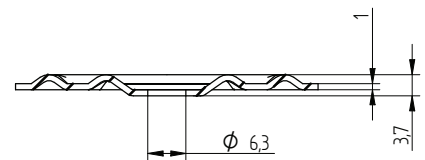

Combination:
Eurofast DVP-EF-5010N
Eurofast DFCF 6,3 x L

Van Roij Fasteners Europe b.v.
Jan Tooropstraat 16
NL-5753 DK Deurne
copyright © 12.2015