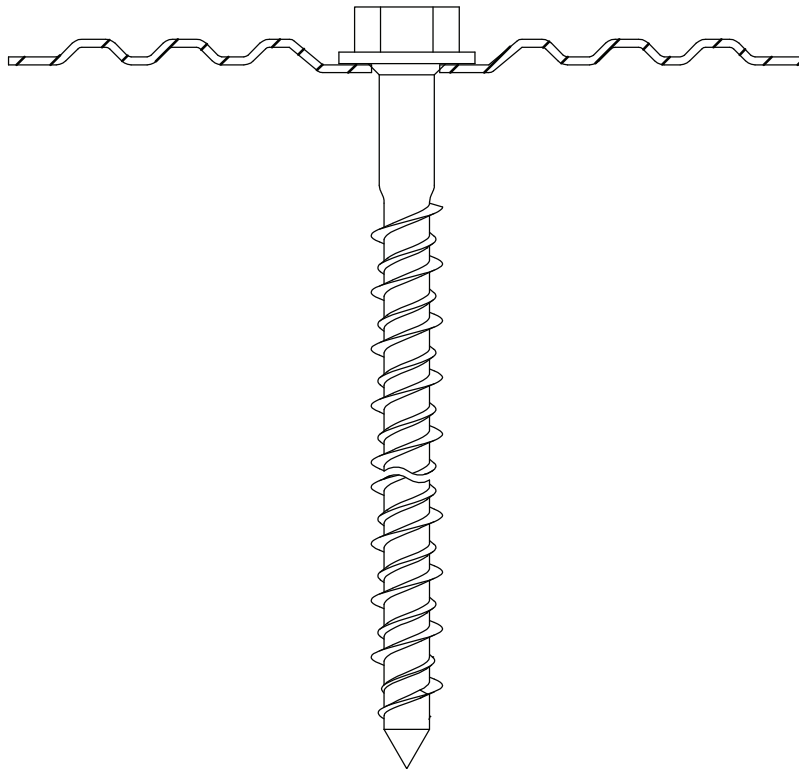

Eurofast
DVP-EF-7007N

Eurofast DFCF
6,3 x L