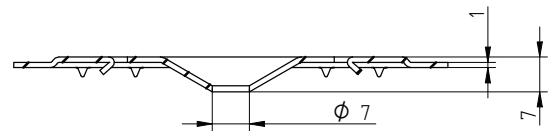

Combination:
Eurofast DVP-DFB8240D
Eurofast DFCF 6,3 x L

Van Roij Fasteners Europe b.v.
Jan Tooropstraat 16
NL-5753 DK Deurne
copyright © 12.2015