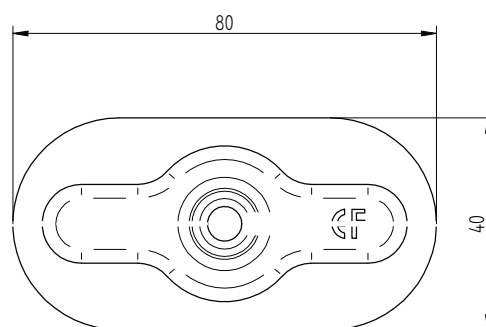

Eurofast DFHD
6,7 x 32

Eurofast
DVP-EF-8040 N

Combination:
Eurofast DVP-EF-8040N
Eurofast DFHD 6,7 x 32

Van Roij Fasteners Europe b.v.
Jan Tooropstraat 16
NL-5753 DK Deurne
copyright © 12.2015