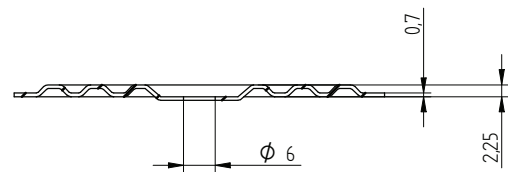

Combination:
Eurofast DVP-EF-7007N
Eurofast DFCF 6,3 x L

Van Roij Fasteners Europe b.v.
Jan Tooropstraat 16
NL-5753 DK Deurne
copyright © 12.2015