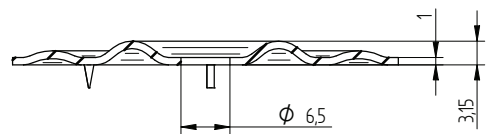

Eurofast
DVP-EFB-51NS

Combination:
Eurofast DVP-EFB-51NS
Eurofast DFCF 6,3 x L

Van Roij Fasteners Europe b.v.
Jan Tooropstraat 16
NL-5753 DK Deurne
copyright © 12.2015