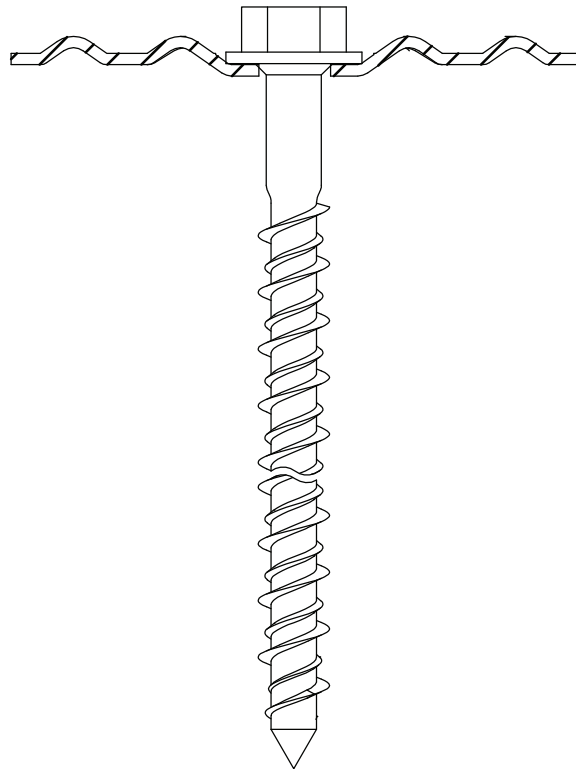

Eurofast
DVP-EF-5010N

Eurofast DFCF
6,3 x L