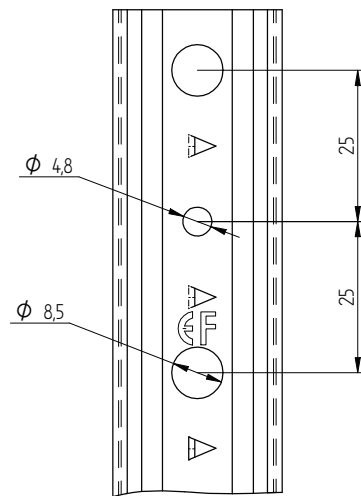

Combination:
Eurofast EDF-BAR-FB 30 x 2250
Eurofast DFCF 6,3 x L

Van Roij Fasteners Europe b.v.
Jan Tooropstraat 16
NL-5753 DK Deurne
copyright © 12.2015