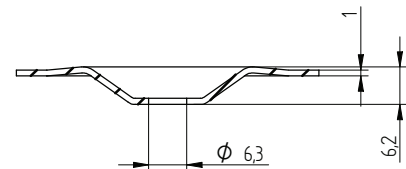

Combination:
Eurofast DVP-EF-5010D
Eurofast DFCF 6,3 x L

Van Roij Fasteners Europe b.v.
Jan Tooropstraat 16
NL-5753 DK Deurne
copyright © 12.2015