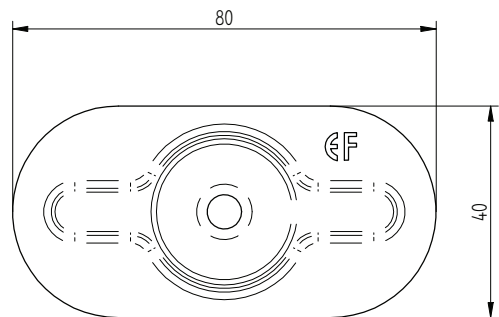

Combination:
Eurofast DVP-EF-8040D
Eurofast DFCF 6,3 x L

Van Roij Fasteners Europe b.v.
Jan Tooropstraat 16
NL-5753 DK Deurne
copyright © 12.2015