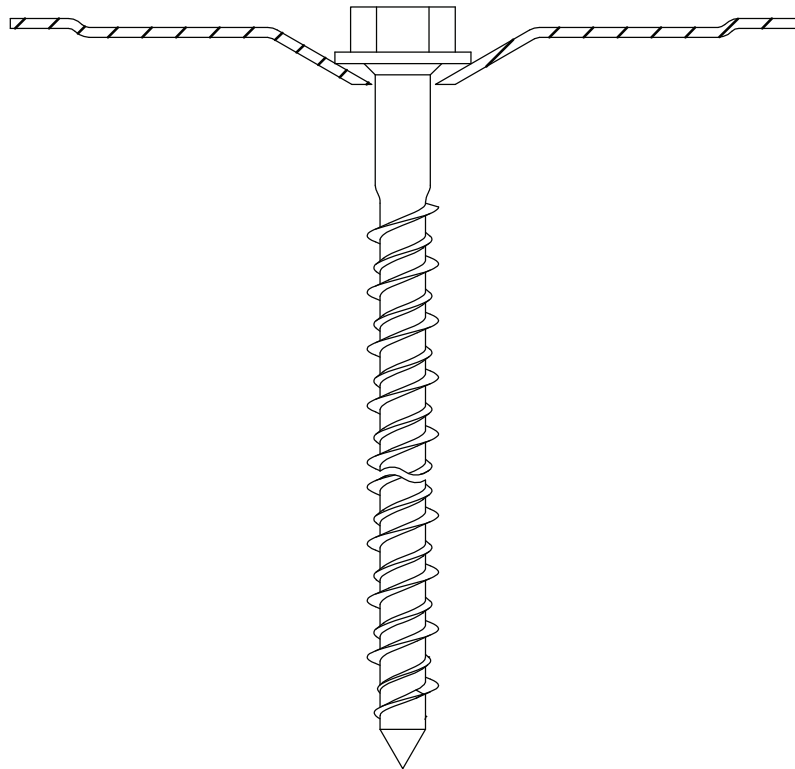

Eurofast
DVP-EF-8040D

Eurofast DFCF
6,3 x L