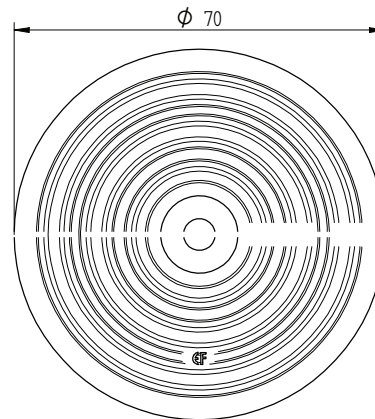

Combination:
Eurofast DVP-EF-7007N
Eurofast DFCF 6,3 x L

Van Roij Fasteners Europe b.v.
Jan Tooropstraat 16
NL-5753 DK Deurne
copyright © 12.2015