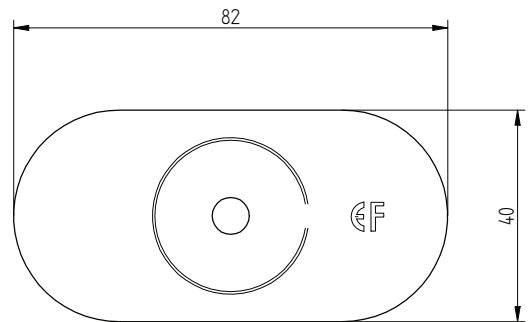

Combination:
Eurofast DVP-DF-8240D
Eurofast DFCF 6,3 x L

Van Roij Fasteners Europe b.v.
Jan Tooropstraat 16
NL-5753 DK Deurne
copyright © 12.2015