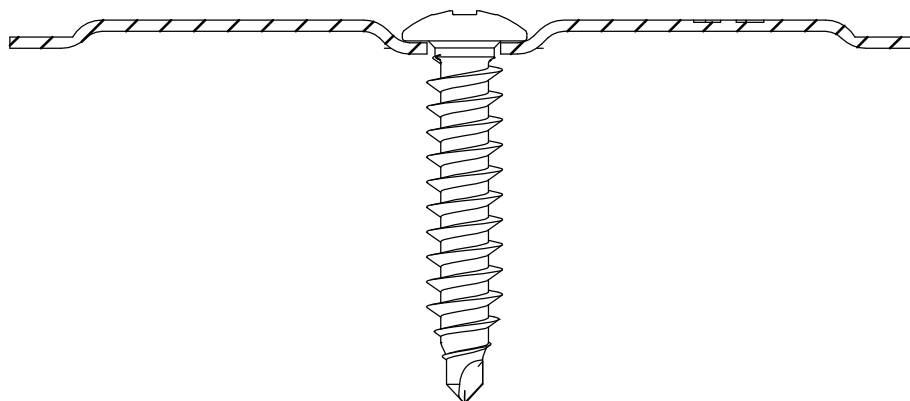

Eurofast DFHD
6,7 x 32