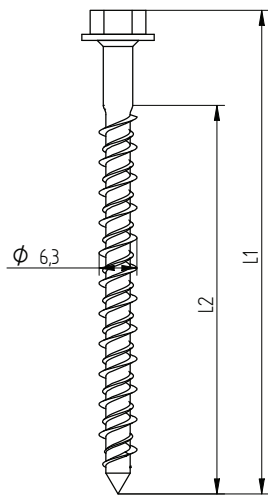

Combination:
Eurofast DVP-DF8240XH
Eurofast DFCF 6,3 x L

Van Roij Fasteners Europe b.v.
Jan Tooropstraat 16
NL-5753 DK Deurne
copyright © 12.2015