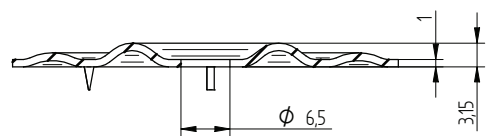

Eurofast DFHD
6,7 x 32

Eurofast
DVP-EFB-51NS

Combination:
Eurofast DVP-EFB-51NS
Eurofast DFHD 6,7 x 32

Van Roij Fasteners Europe b.v.
Jan Tooropstraat 16
NL-5753 DK Deurne
copyright © 12.2015