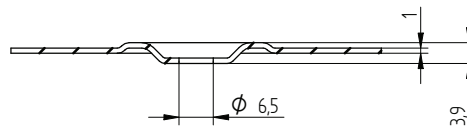

Eurofast DFHD
6,7 x 32

Eurofast
DVP-EF-7010N

Combination:
Eurofast DVP-EF-7010N
Eurofast DFHD 6,7 x 32

Van Roij Fasteners Europe b.v.
Jan Tooropstraat 16
NL-5753 DK Deurne
copyright © 12.2015