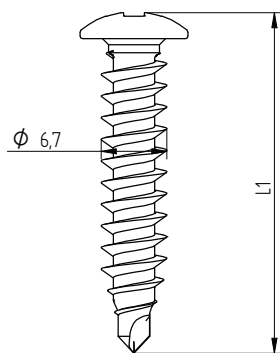

Eurofast DFHD
6,7 x 32

Combination:
Eurofast DVP-EF-7007N
Eurofast DFHD 6,7 x 32

Van Roij Fasteners Europe b.v.
Jan Tooropstraat 16
NL-5753 DK Deurne
copyright © 12.2015