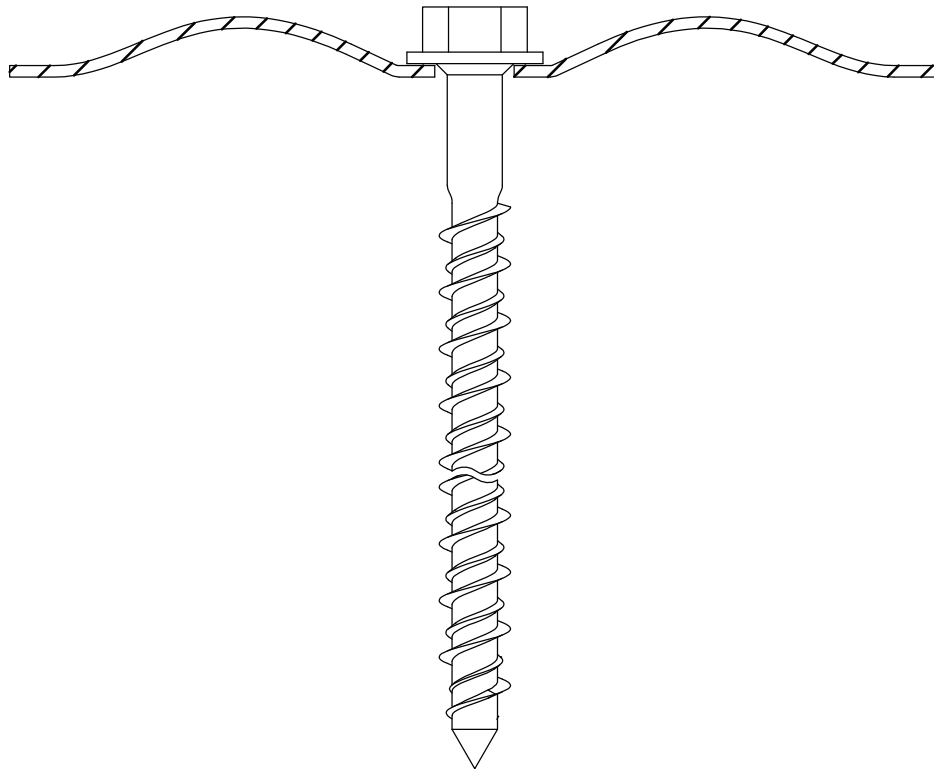

Eurofast
DVP-DF8240XH

Eurofast DFCF
6,3 x L