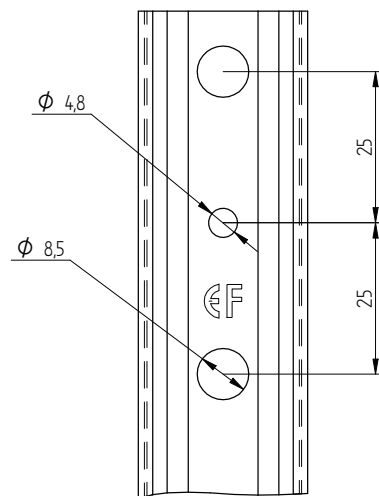

Combination:
Eurofast EDF-BAR-F 30 x 2250
Eurofast DFCF 6,3 x L

Van Roij Fasteners Europe b.v.
Jan Tooropstraat 16
NL-5753 DK Deurne
copyright © 12.2015