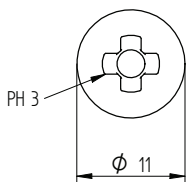

Eurofast DFHD
6,7 x 32

Combination:
Eurofast EDF-BAR-FB 30 x 2250
Eurofast DFHD 6,7 x 32

Van Roij Fasteners Europe b.v.
Jan Tooropstraat 16
NL-5753 DK Deurne
copyright © 12.2015