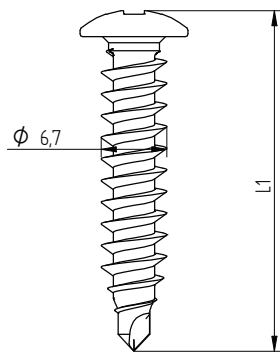

Eurofast
DVP-EF-8040D