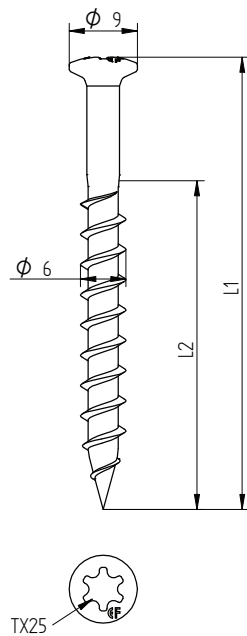

Eurofast GBS-A2
6,0 x L

Eurofast
DVP-EF-8040 N