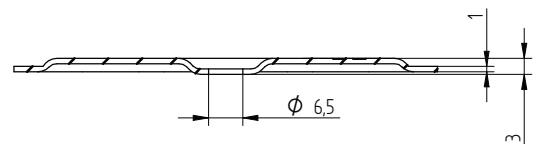

Combination:
Eurofast DVP-EF-8040N
Eurofast DFCF 6,3 x L

Van Roij Fasteners Europe b.v.
Jan Tooropstraat 16
NL-5753 DK Deurne
copyright © 12.2015