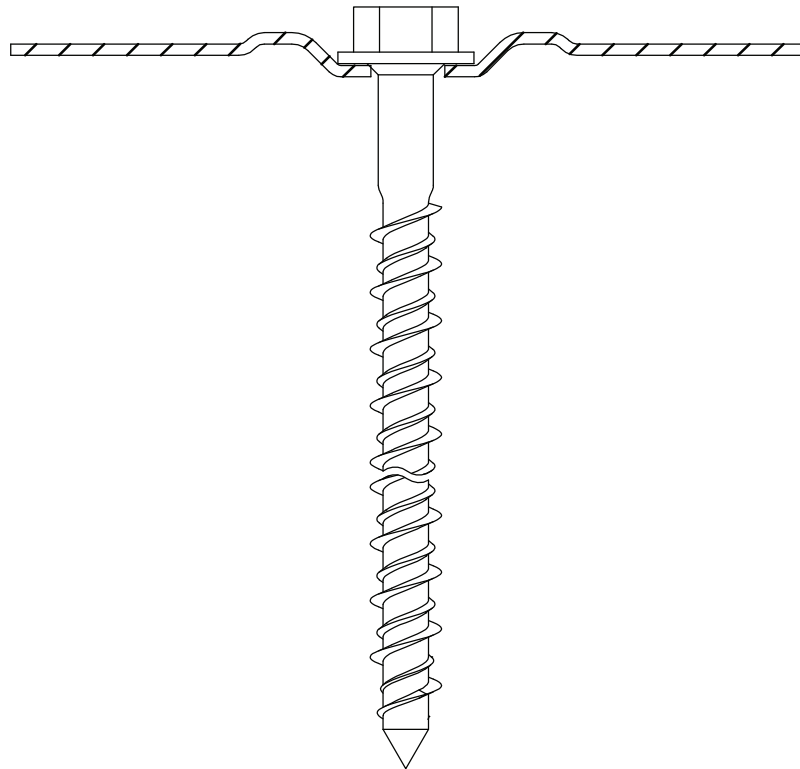

Eurofast
DVP-EF-7010N

Eurofast DFCF
6,3 x L