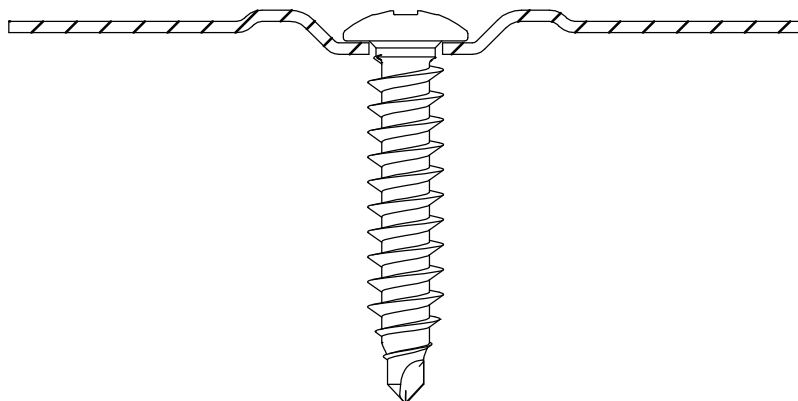

Eurofast DFHD
6,7 x 32