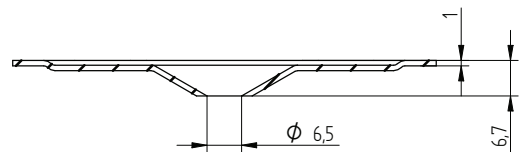

Eurofast DFHD
6,7 x 32

Eurofast
DVP-EF-8040D

Combination:
Eurofast DVP-EF-8040D
Eurofast DFHD 6,7 x 32

Van Roij Fasteners Europe b.v.
Jan Tooropstraat 16
NL-5753 DK Deurne
copyright © 12.2015