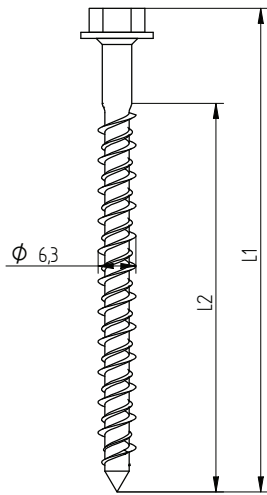

Eurofast DFCF
6,3 x L