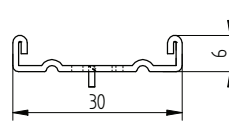

Eurofast
EDF-BAR-FB