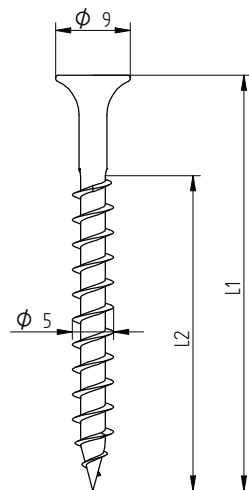

Eurofast EDS-H
5,0 x L

Eurofast
DVP-DF8240XH